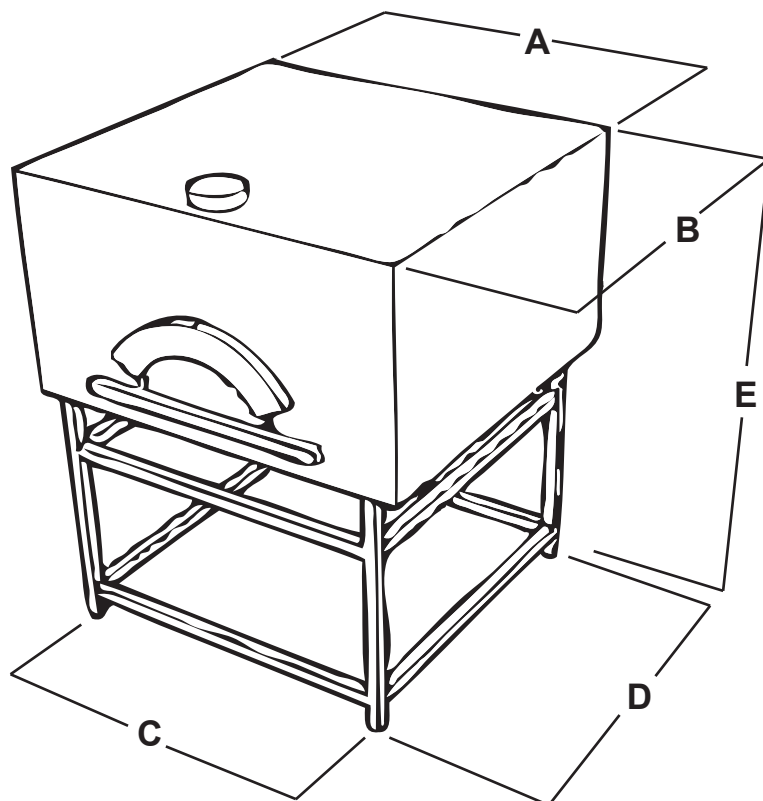

Included Accessories:

- Iron stand
- Iron door
- Thermometer
- Stack exhaust internal diameter 7.87in (20cm)

Models:

- DOME39S: Square dome pizza oven
- DOME47S: Square dome pizza oven
- DOME51S: Square dome pizza oven
- DOME55S: Square dome pizza oven
- DOME59S: Square dome pizza oven

Quality you trust. Experience you know.

Square Stone Hearth
Pizza Dome Oven

Dimensions

Model	Internal Diameter	A Oven Width	B Oven Depth	C Stand Width	D Stand Depth	Stand Height	E Overall Height	Weight	BTU	Number of Pizzas (12" pizzas)
DOME39S	39 ¹ / ₂ " (100cm)	55 ¹ / ₈ " (140cm)	57 ¹ / ₈ " (145cm)	34 ⁵ / ₈ " (87.9cm)	34 ³ / ₄ " (88cm)	30 ¹ / ₂ " (77.5cm)	72 ⁷ / ₈ " (185cm)	2645.5lbs (1200kg)	92,500	6
DOME47S	47 ¹ / ₄ " (120cm)	63" (160cm)	65" (165cm)	50 ¹ / ₂ " (128.1cm)	50 ⁷ / ₈ " (129cm)	30 ¹ / ₂ " (77.5cm)	72 ⁷ / ₈ " (185cm)	4850.2lbs (2200kg)	92,500	8
DOME51S	51 ¹ / ₄ " (130cm)	67" (170cm)	69" (175cm)	50 ¹ / ₂ " (128.1cm)	50 ⁷ / ₈ " (129cm)	30 ¹ / ₂ " (77.5cm)	72 ⁷ / ₈ " (185cm)	5180.9lbs (2350kg)	92,500	9
DOME55S	55 ¹ / ₈ " (140cm)	70 ⁷ / ₈ " (180cm)	72 ⁷ / ₈ " (185cm)	50 ³ / ₈ " (127.9cm)	50 ⁷ / ₈ " (129cm)	30 ¹ / ₂ " (77.5cm)	72 ⁷ / ₈ " (185cm)	5511.6lbs (2500kg)	97,500	11
DOME59S	59 ¹ / ₈ " (150cm)	74 ⁷ / ₈ " (190cm)	76 ⁷ / ₈ " (195cm)	50 ³ / ₈ " (127.9cm)	50 ⁷ / ₈ " (129cm)	30 ¹ / ₂ " (77.5cm)	72 ⁷ / ₈ " (185cm)	5952.5lbs (2700kg)	97,500	13