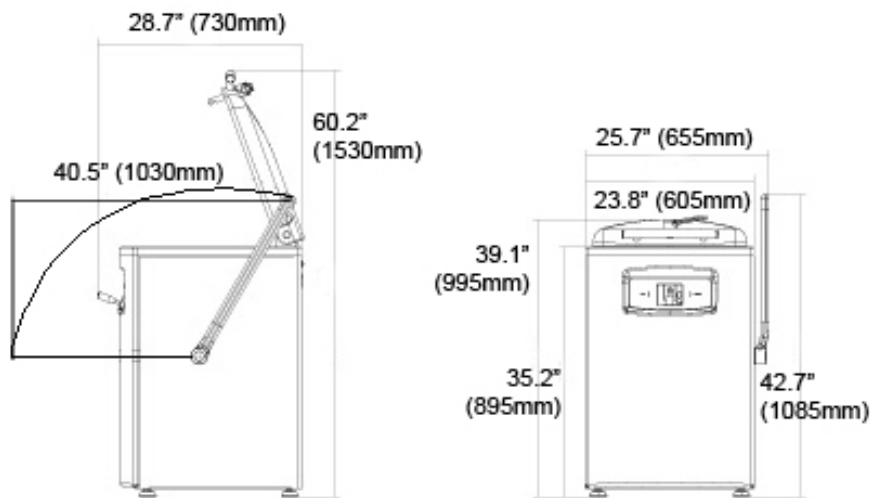

Shape Detail

Warranty:

- One year, on-site parts and labor

Warranty Details

The XeHDm37L carries a one-year, on-site parts and labor warranty against any flaws in materials and workmanship. This period begins on the date of the purchase and, provided the unit is used in accordance with our instructions, is in full effect for one year from that date. Any work performed under this warranty must be performed between the hours of 8am and 5pm Monday through Friday. Xebeco will not pay for overtime charges for work performed other than during normal business hours. Damage incurred in transit or from installation error, accident, alteration or misuse is not covered. Xebeco shall not be liable for any consequential compensatory, incidental, or special damages. Contact the Xebeco service department for any warranty claims.