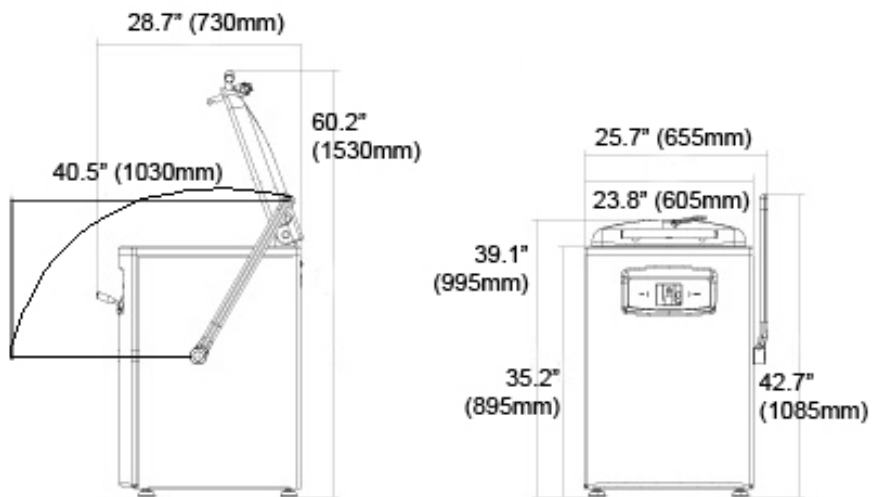

Shape Detail

Warranty:

- One year, on-site parts and labor

Warranty Details

The XeHDm37H carries a one-year, on-site parts and labor warranty against any flaws in materials and workmanship. This period begins on the date of the purchase and, provided the unit is used in accordance with our instructions, is in full effect for one year from that date. Any work performed under this warranty must be performed between the hours of 8am and 5pm Monday through Friday. Xebeco will not pay for overtime charges for work performed other than during normal business hours. Damage incurred in transit or from installation error, accident, alteration or misuse is not covered. Xebeco shall not be liable for any consequential compensatory, incidental, or special damages. Contact the Xebeco service department for any warranty claims.